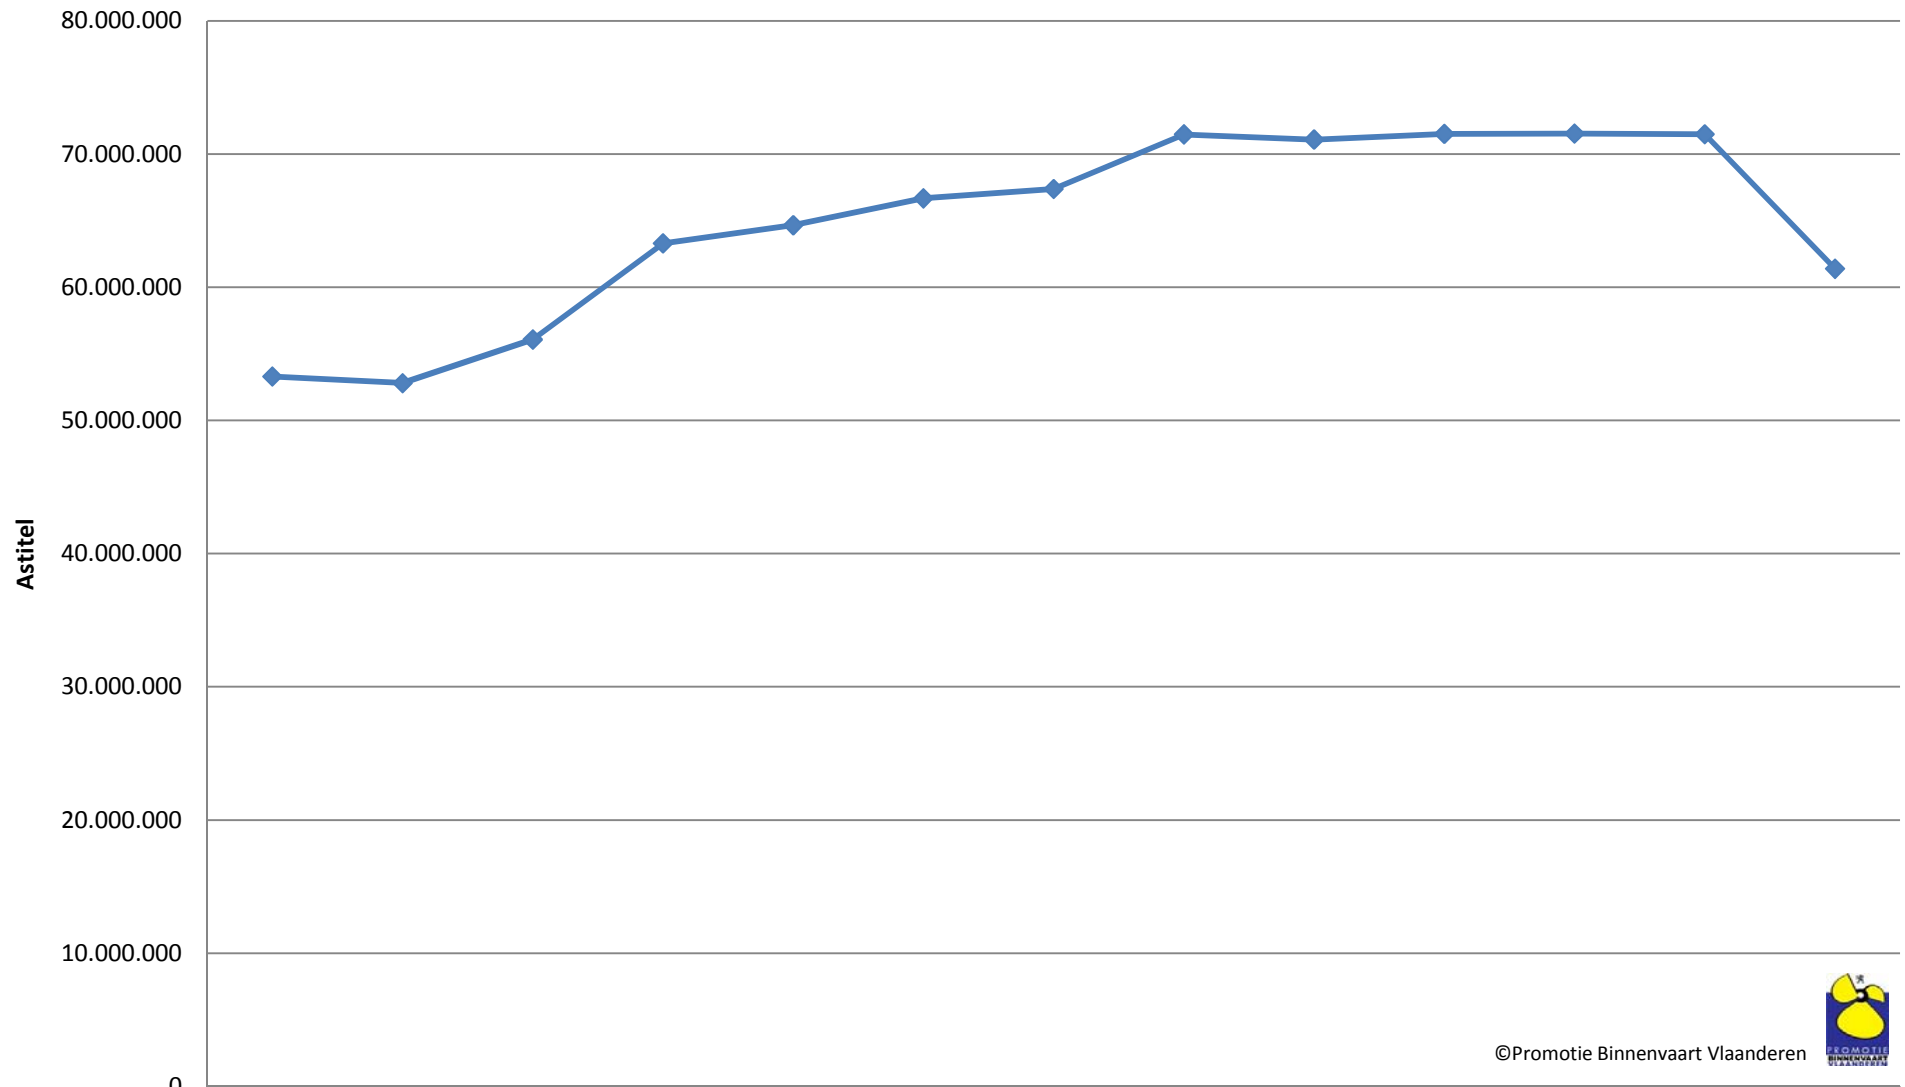

Tonnage

©Promotie Binnenvaart Vlaanderen

	1997	1998	1999	2000	2001	2002	2003	2004	2005	2006	2007	2008	2009
—◆— Tonnage	53.303.966	52.802.788	56.074.680	63.296.541	64.656.731	66.671.615	67.374.860	71.472.551	71.080.388	71.508.010	71.526.744	71.481.901	61.387.534