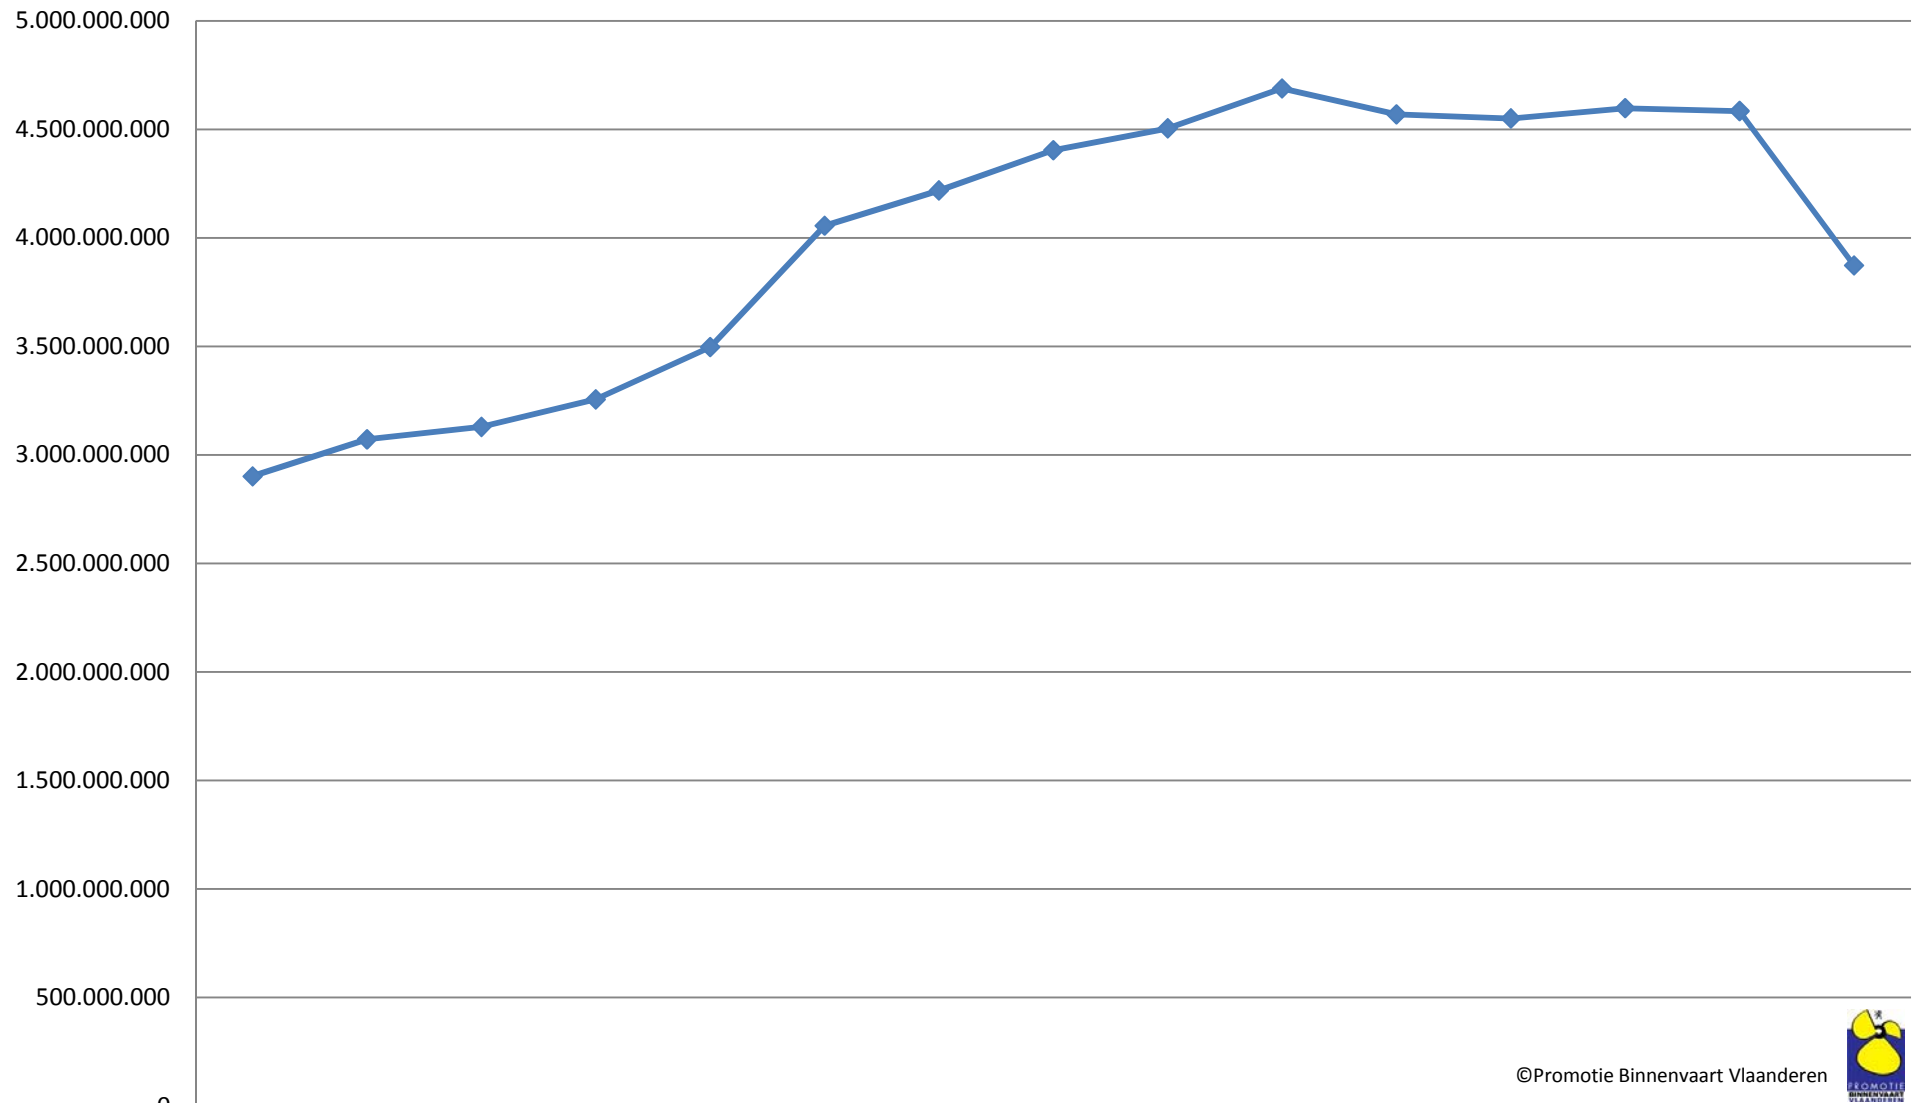

Tonkm

©Promotie Binnenvaart Vlaanderen

	1995	1996	1997	1998	1999	2000	2001	2002	2003	2004	2005	2006	2007	2008	2009
— Tonkm	2.901.731.047	3.072.118.103	3.129.437.641	3.255.865.589	3.496.814.437	4.055.725.114	4.218.356.475	4.403.775.060	4.504.363.230	4.687.790.045	4.568.436.068	4.549.983.735	4.597.366.355	4.584.290.925	3.872.657.616