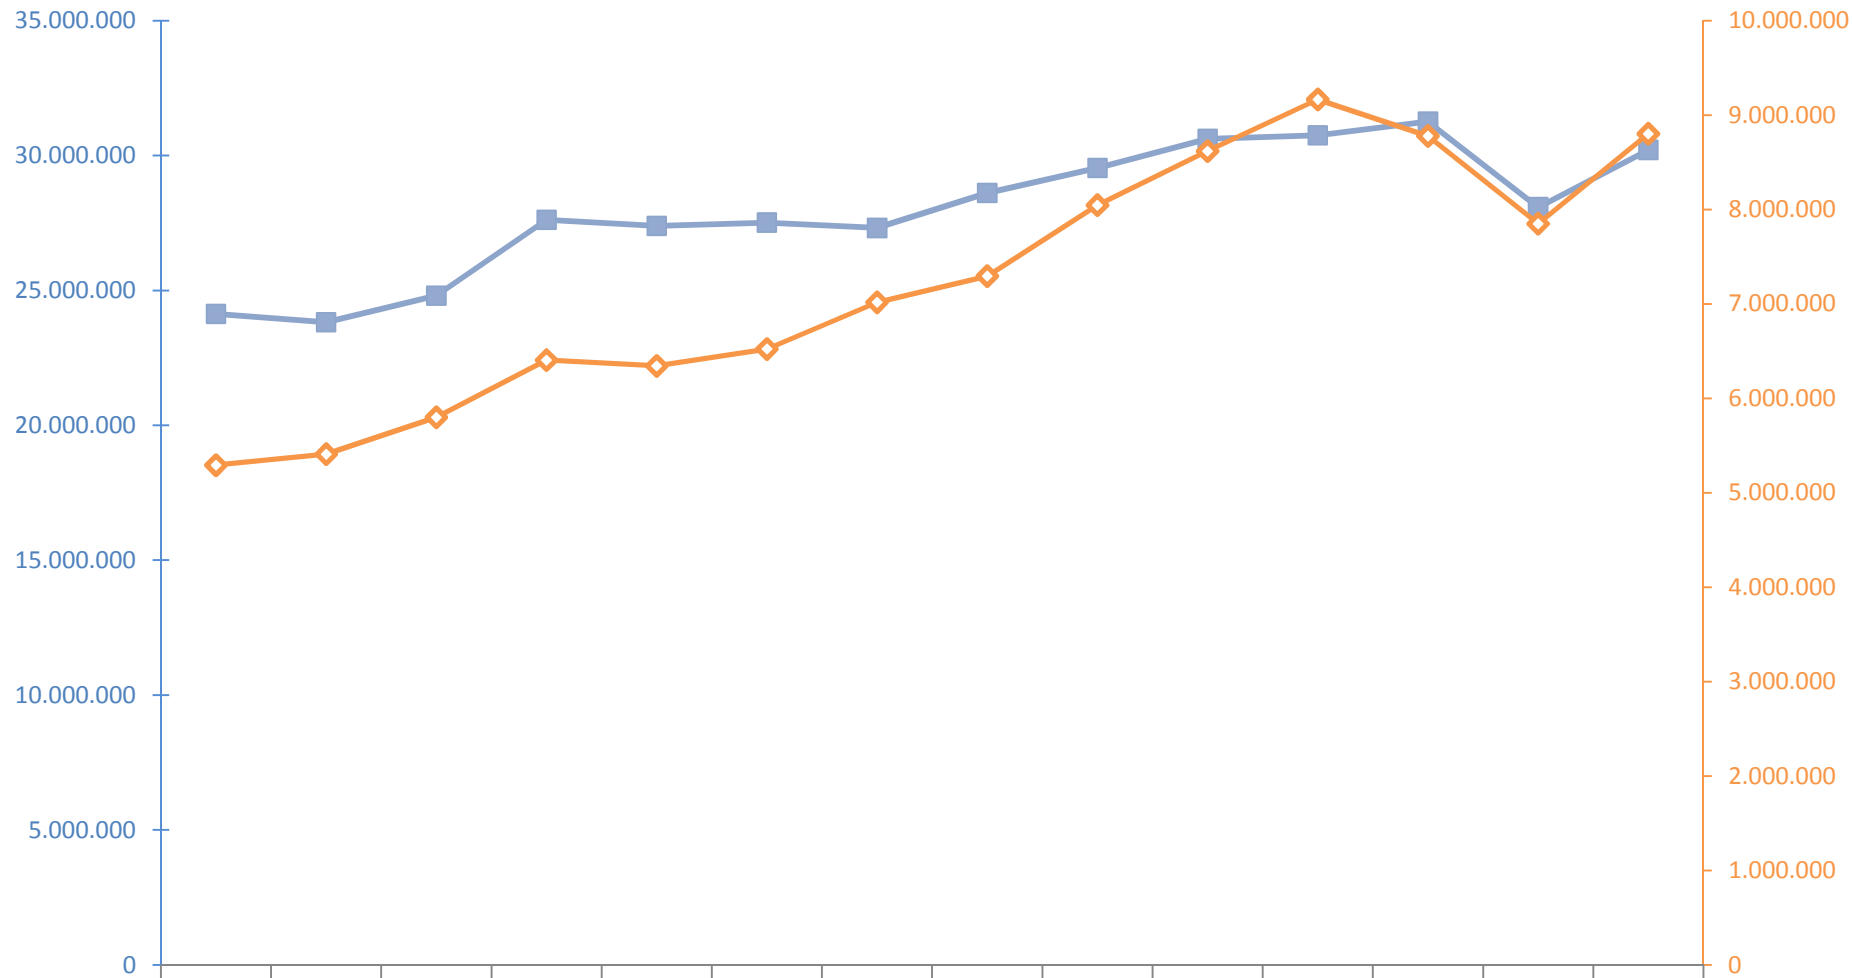

1997-2010: ladingen en lossingen op de Vlaamse waterwegen

Lossingen

Ladingen

Lossingen	24.132.591	23.821.685	24.801.054	27.619.159	27.389.715	27.515.141	27.315.543	28.616.844	29.535.164	30.621.953	30.750.129	31.254.942	28.085.189	30.206.974
Ladingen	5.292.382	5.409.641	5.799.752	6.405.205	6.343.481	6.522.529	7.017.377	7.294.682	8.046.039	8.617.764	9.164.633	8.778.580	7.849.199	8.801.918