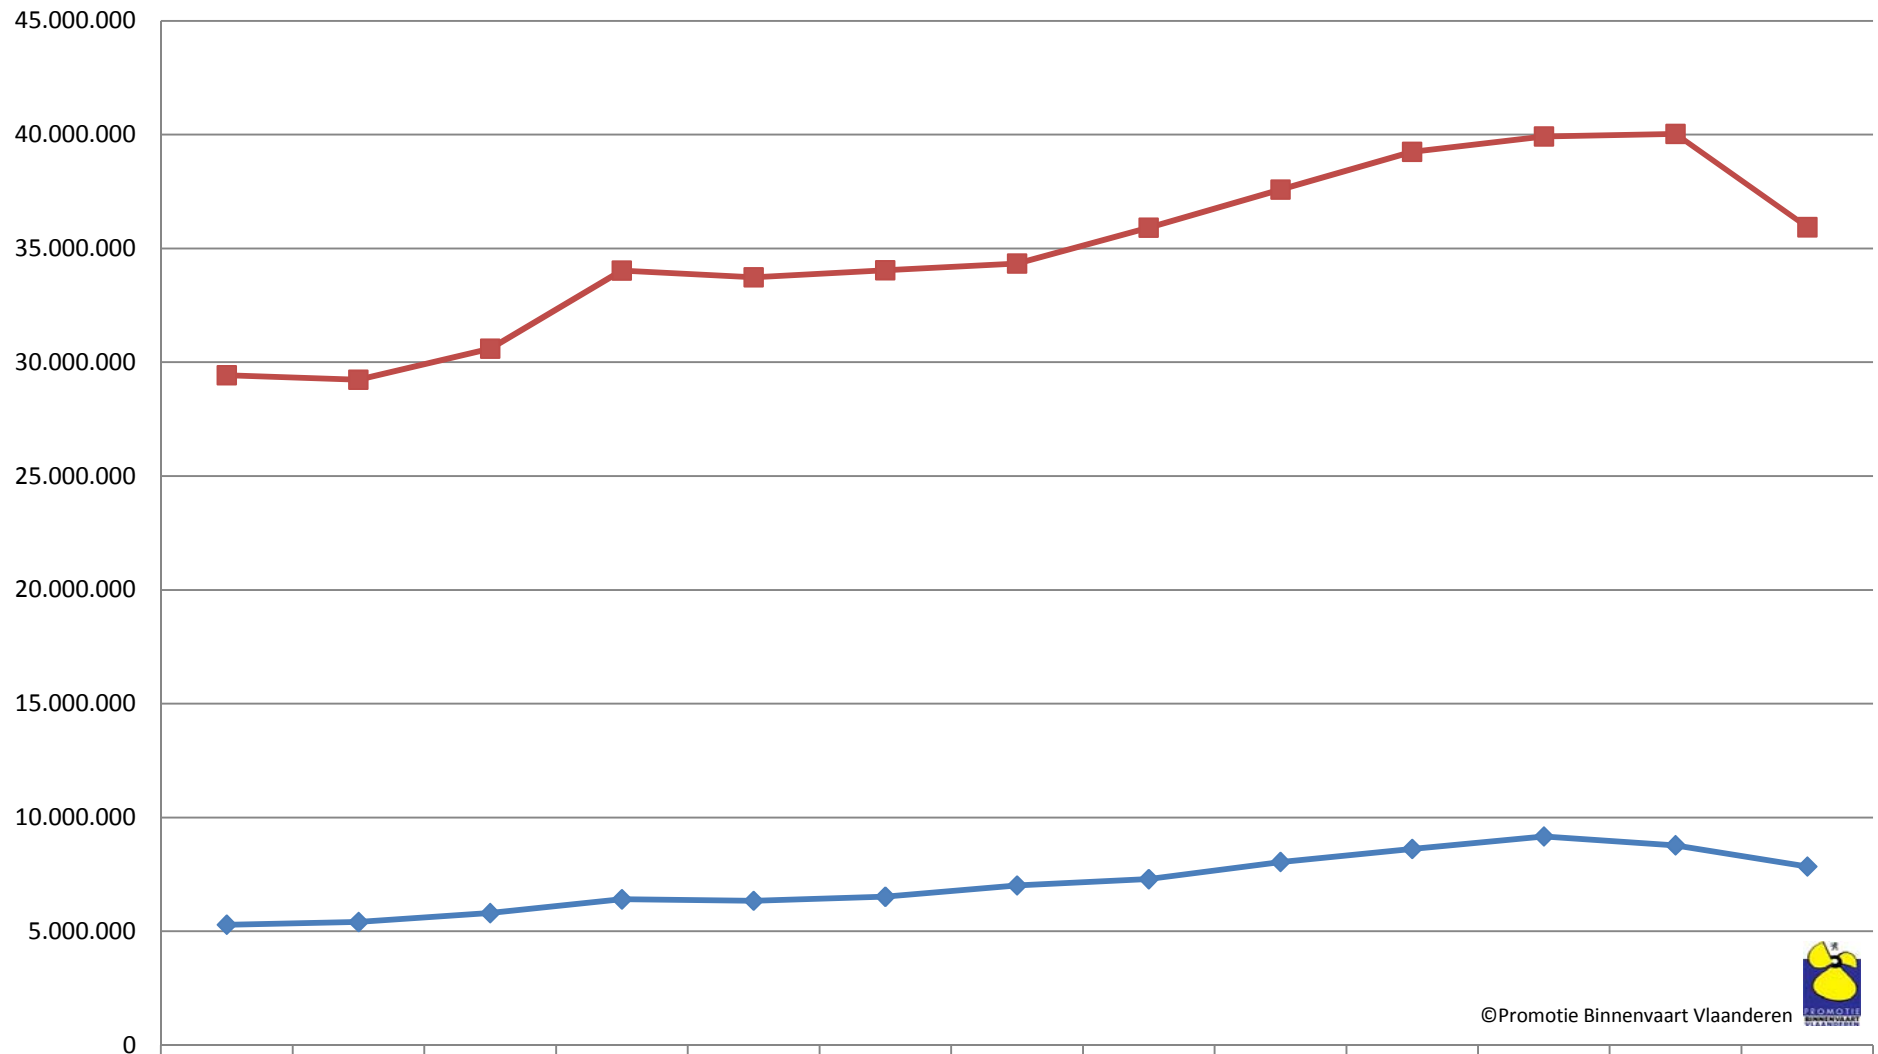

## Ladingen en lossingen

©Promotie Binnenvaart Vlaanderen

	1997	1998	1999	2000	2001	2002	2003	2004	2005	2006	2007	2008	2009
Lossingen	24.132.591	23.821.685	24.801.054	27.619.159	27.389.715	27.515.141	27.315.543	28.616.844	29.535.164	30.621.953	30.750.129	31.254.942	28.085.189
Ladingen	5.292.382	5.409.641	5.799.752	6.405.205	6.343.481	6.522.529	7.017.377	7.294.682	8.046.039	8.617.764	9.164.633	8.778.580	7.849.199